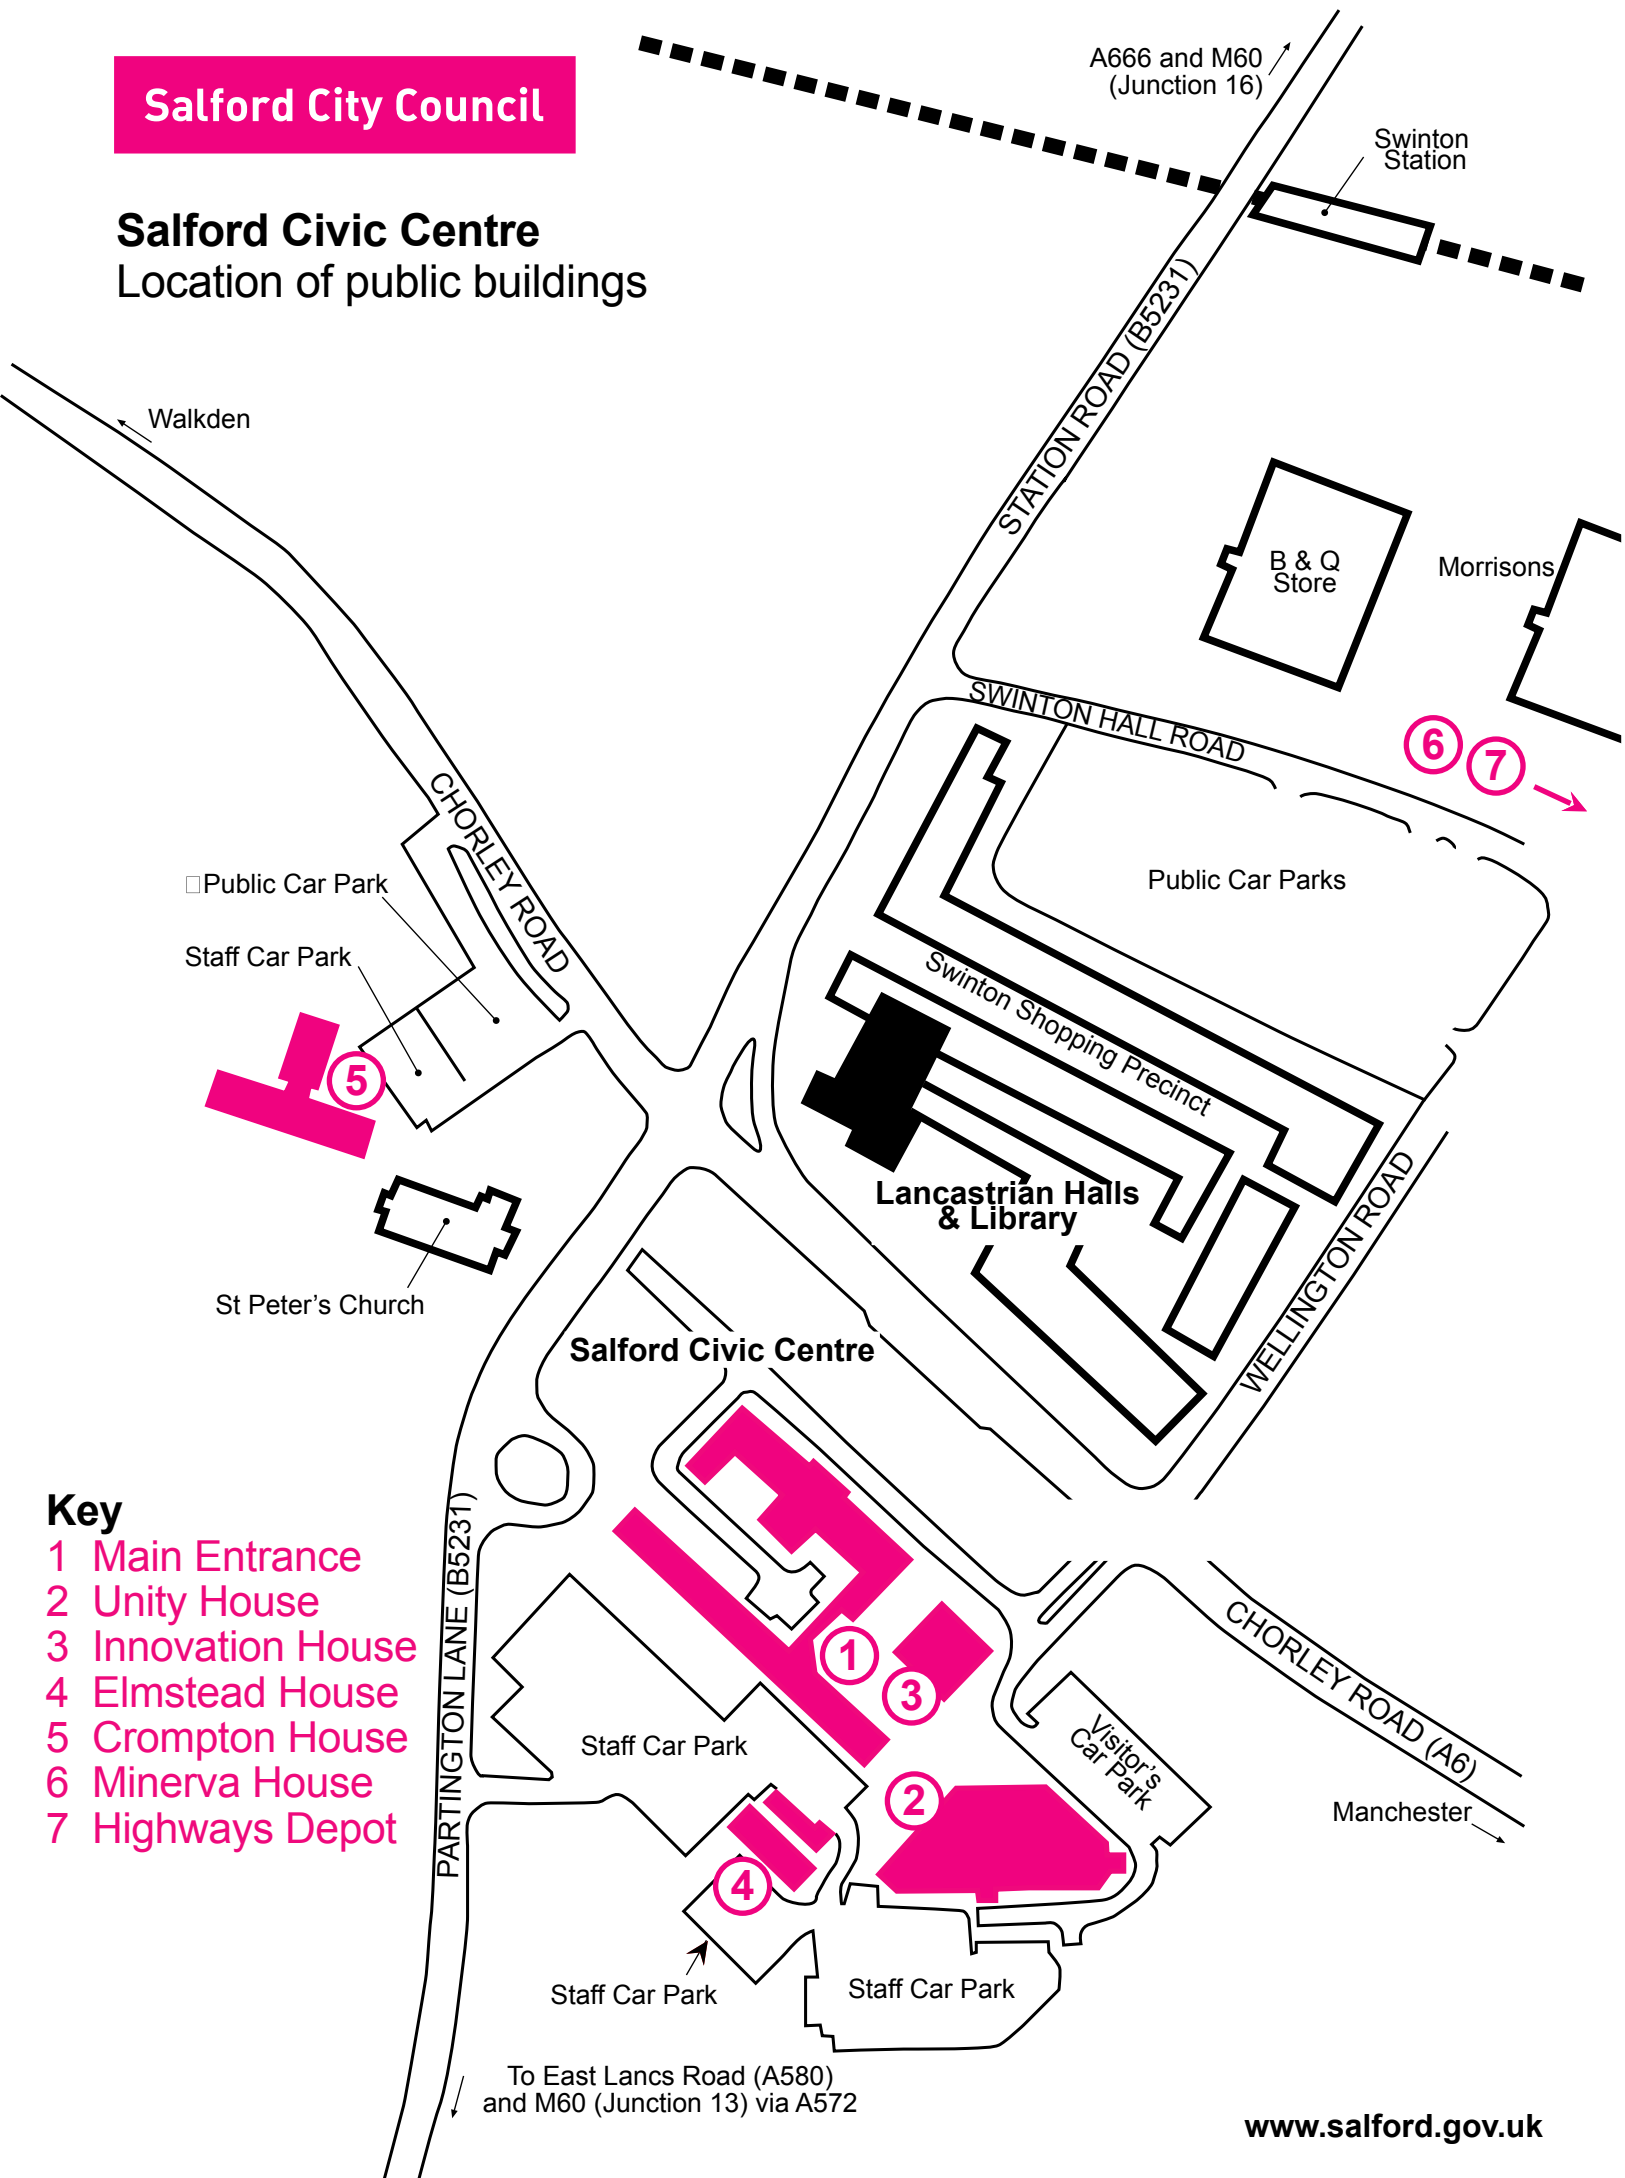

Salford City Council

Salford Civic Centre Location of public buildings

Public Car Park

Staff Car Park

St Peter's Church

Salford Civic Centre

Lancastrian Halls & Library

Staff Car Park

Visitor's Car Park

Staff Car Park

Staff Car Park

To East Lancs Road (A580)
and M60 (Junction 13) via A572

A666 and M60
(Junction 16)

Swinton
Station

B & Q
Store

Morrisons

Public Car Parks

Swinton Shopping Precinct

WELLINGTON ROAD

PARTINGTON LANE (B5231)

CHORLEY ROAD (A6)

Manchester

Key

- 1 Main Entrance
- 2 Unity House
- 3 Innovation House
- 4 Elmstead House
- 5 Crompton House
- 6 Minerva House
- 7 Highways Depot